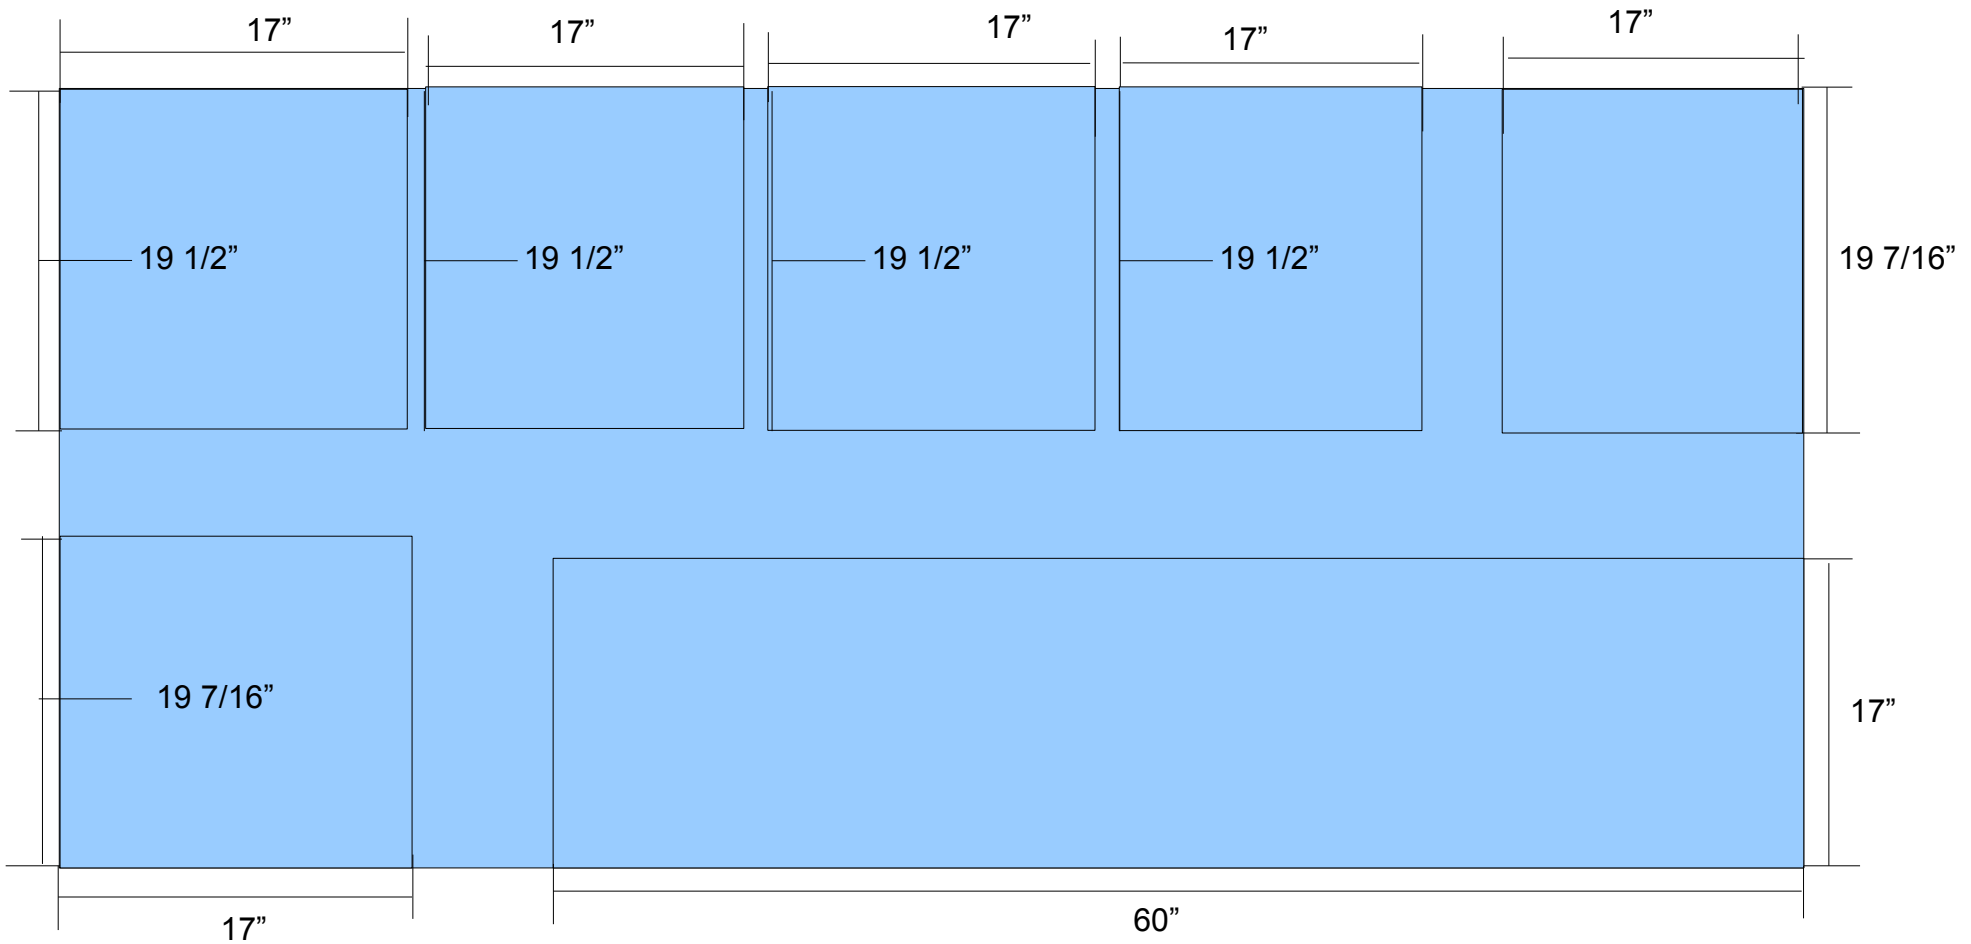

1/2" MDF CUT GUIDE
(48"x96" Board)

*(1 additional 19.5"x17"x5/8" shelf is needed)